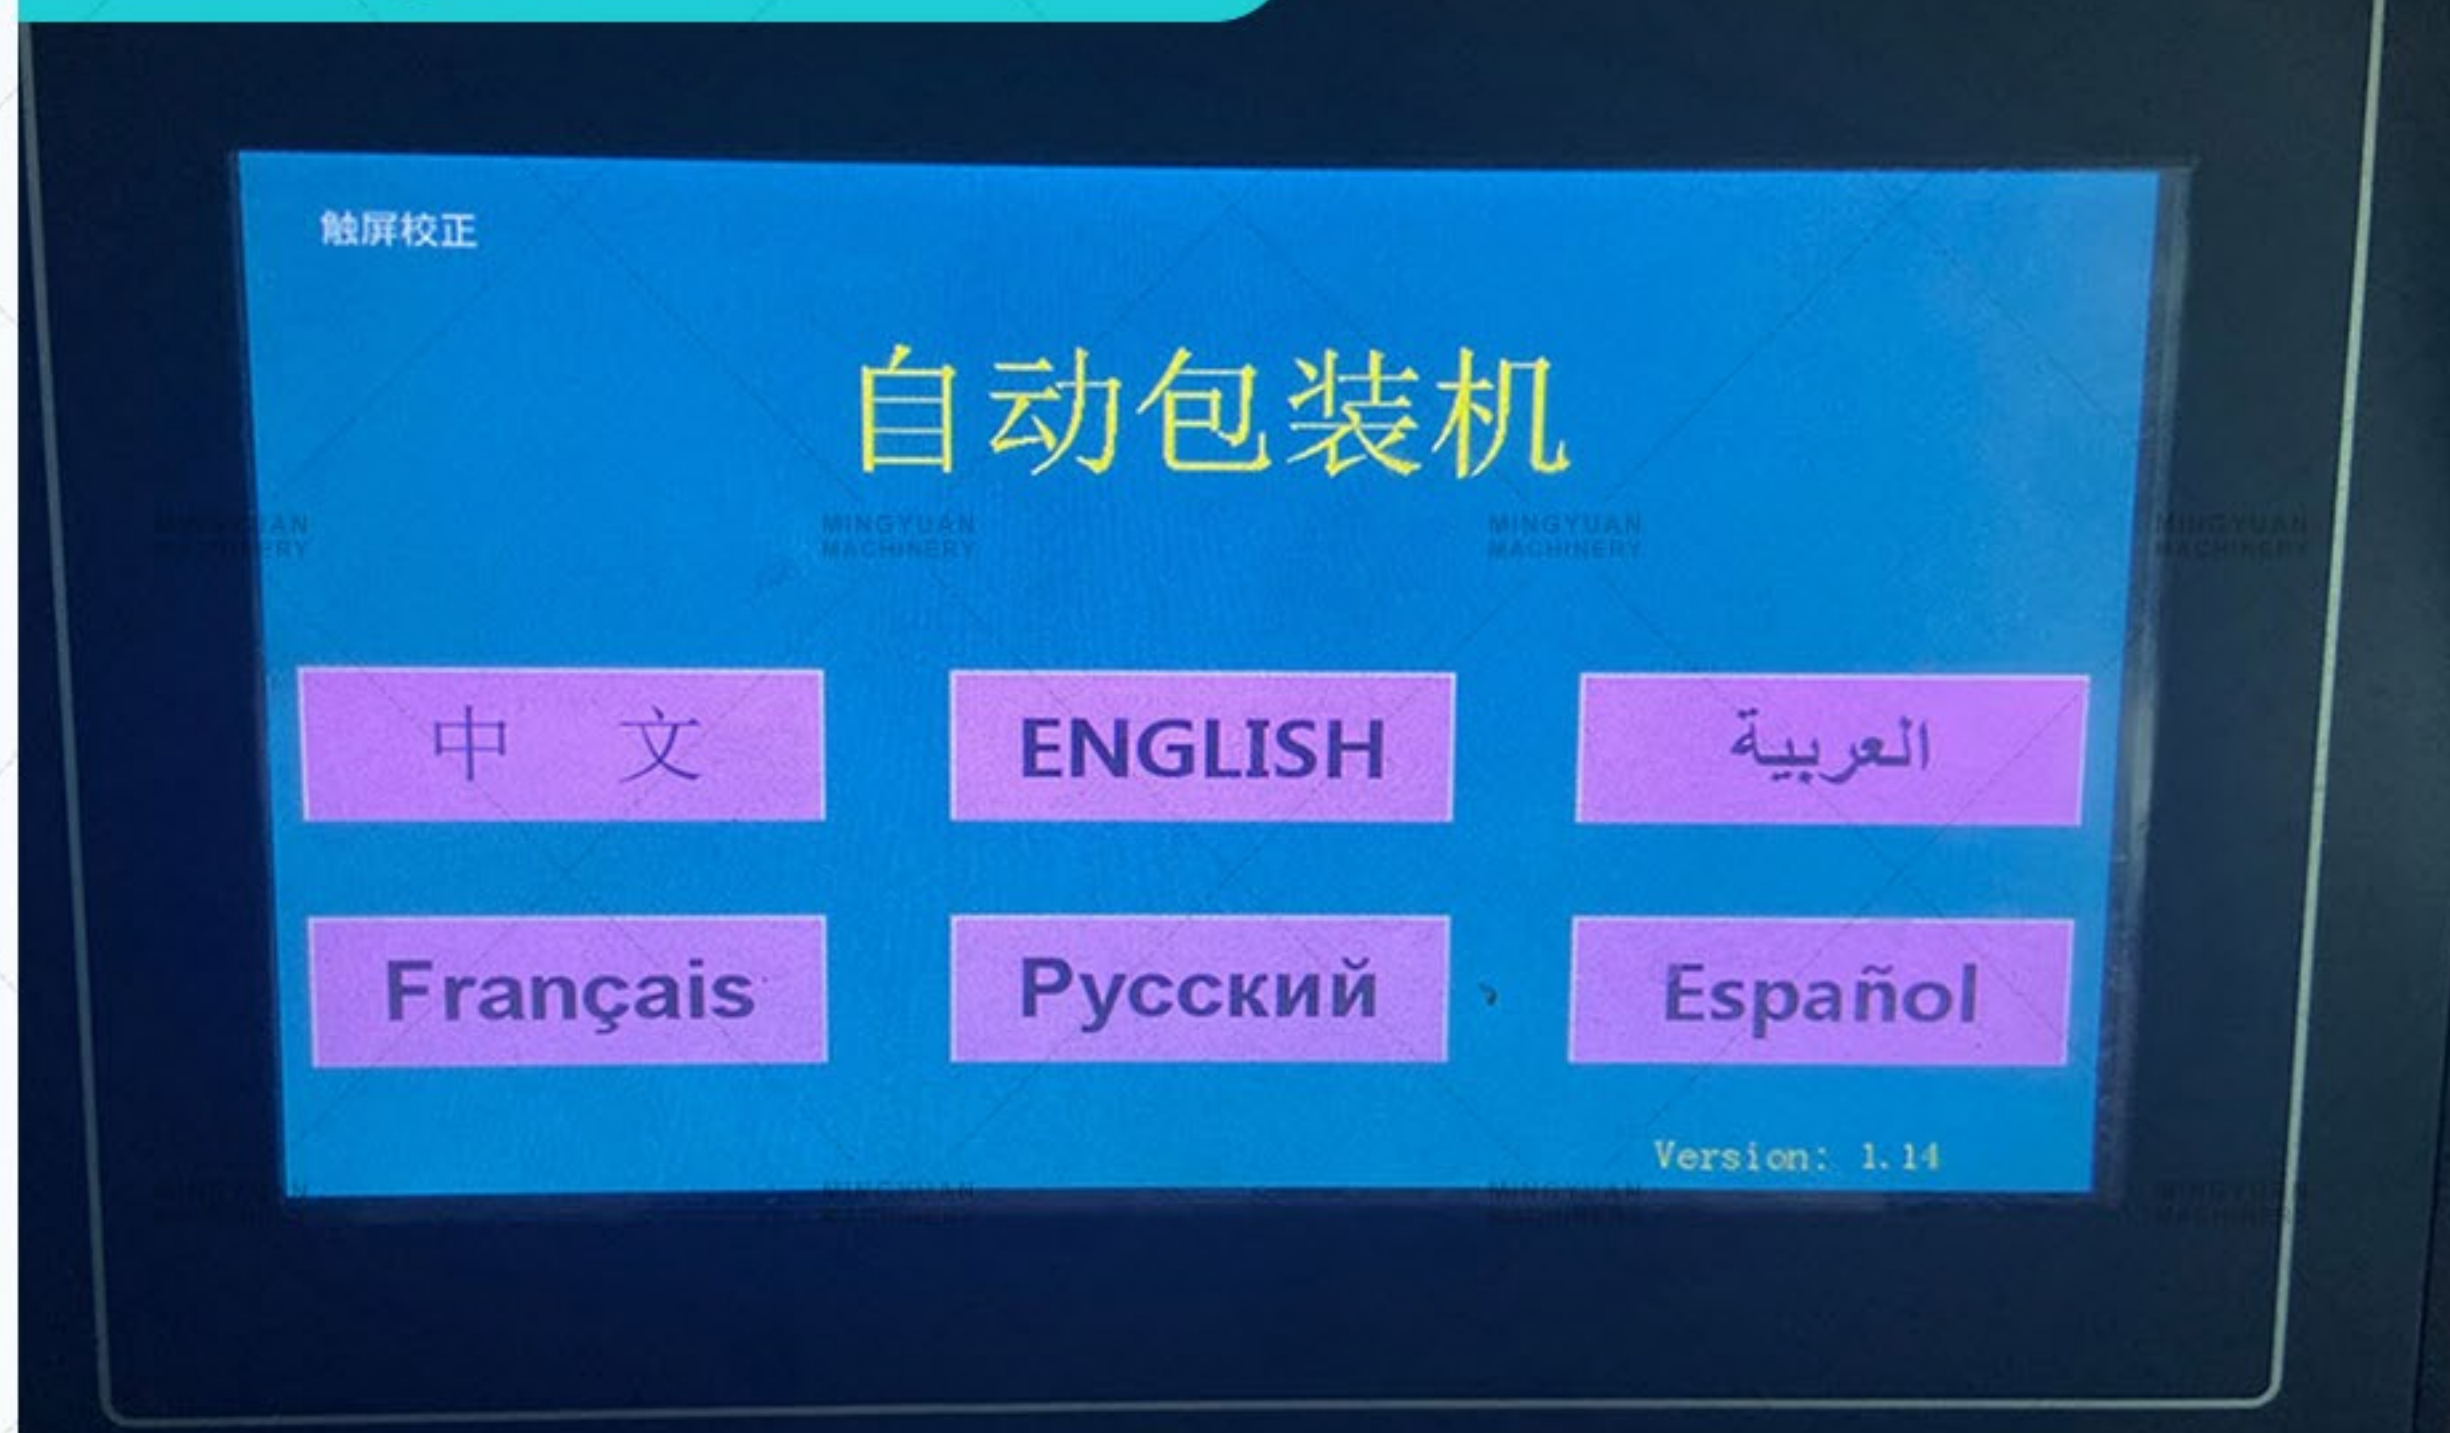

Nitrogen Generator

Air Compressor

Date Printer

Photoelectric Sensor

Finished Bag Conveyor

Feeding Conveyor

Multilingual Touch Screen

Multi-language touch screen can switch various languages at the same time, and when there is a problem with the machine, it will automatically alarm, pause the operation and show where the machine is in the problem.