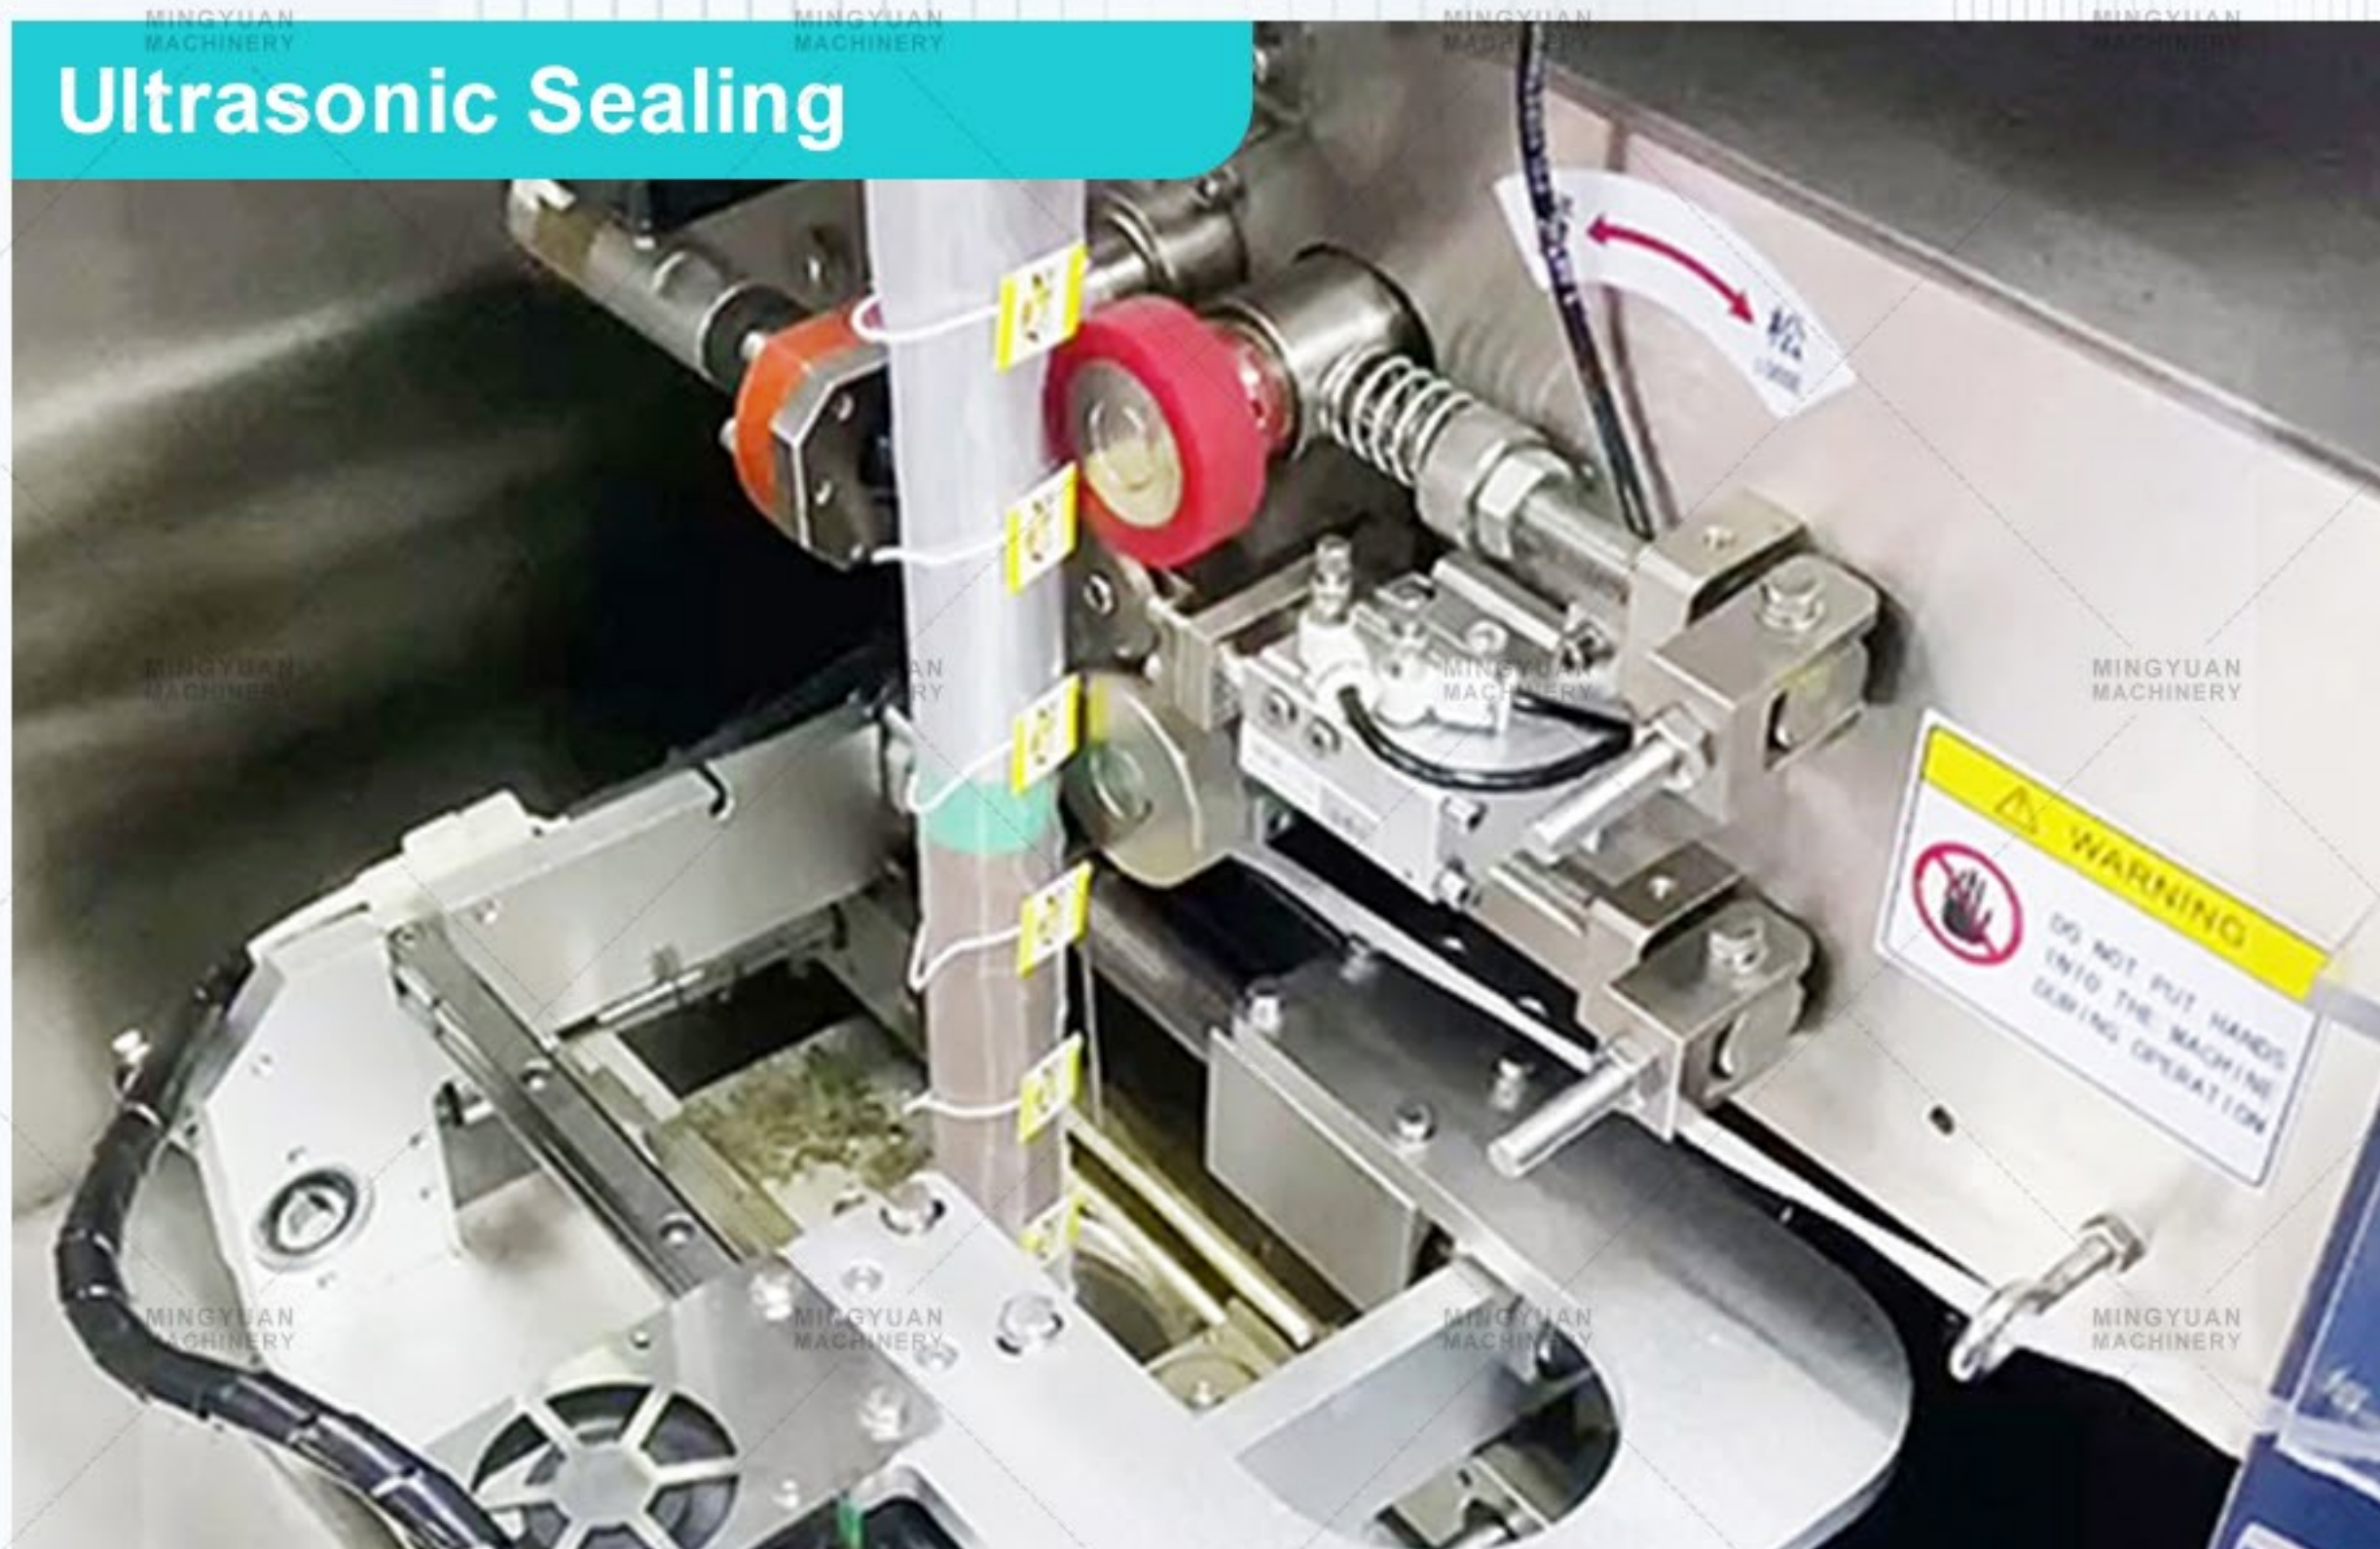

Ultrasonic Sealing

The inner bag is fully ultrasonic sealed and can be cut in a straight line to avoid film waste, and will be surrounded by a small enclosure to protect the operator from contact burns and is environmentally safe. Can handle different packaging materials such as nylon, PLA fiber, PET, non-woven or other ultrasonic sealing materials.